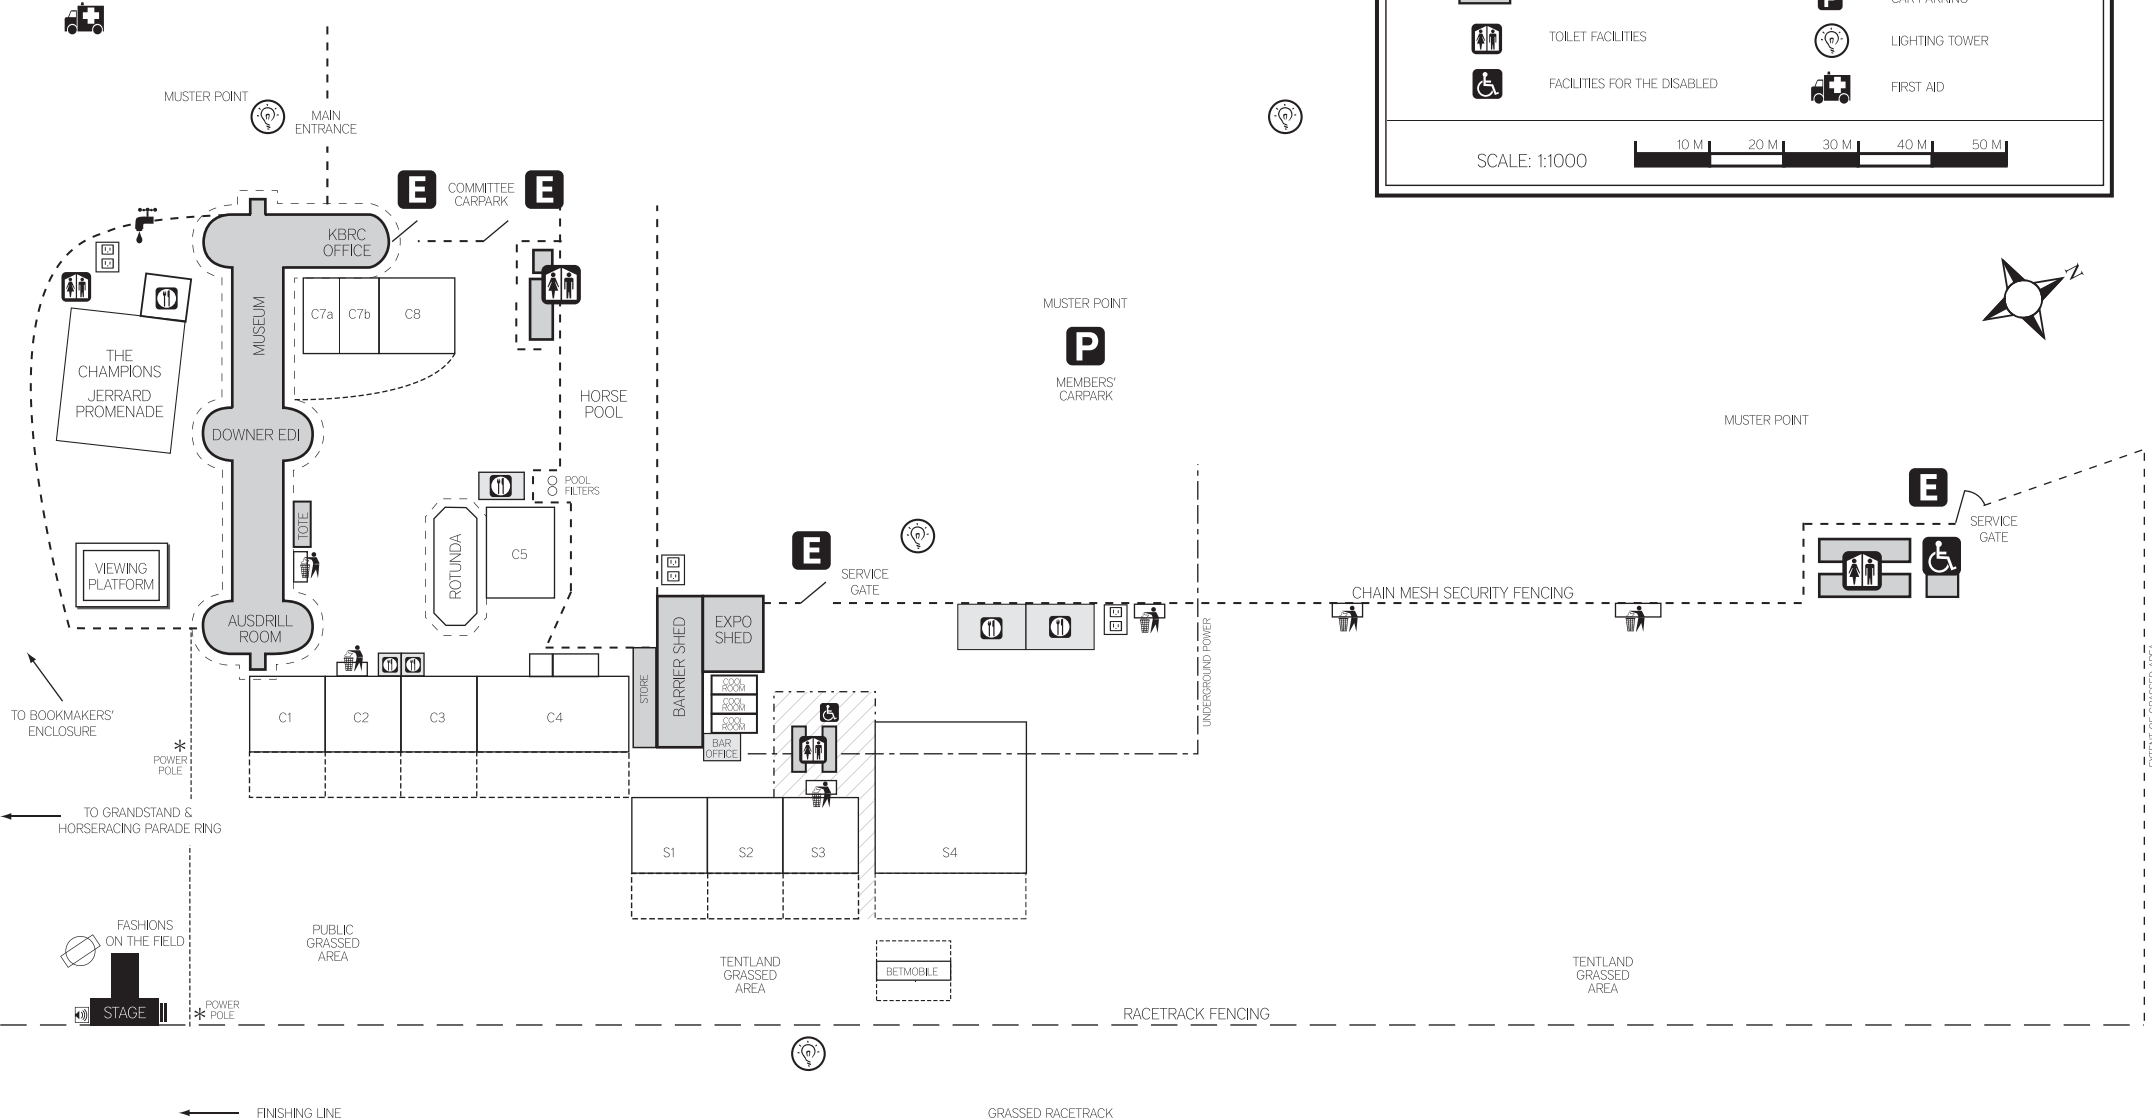

HANNANS HANDICAP TENTLAND PLAN

KALGOORLIE BOULDER RACING CLUB

MELDRUM AVENUE, KALGOORLIE-BOULDER

2011

© HELEN KENNY · DESIGN SENSE

LEGEND

-----	TEMPORARY POOL FENCING		WATER
- - - - -	PERMANENT FENCING		WASTE DISPOSAL
- - - - -	VERANDAH PERIMETER		GENERATORS
— — — —	RACETRACK FENCING		EMERGENCY EXIT
	CATERING FACILITIES		CAR PARKING
	PERMANENT STRUCTURES		LIGHTING TOWER
	TOILET FACILITIES		FIRST AID
	FACILITIES FOR THE DISABLED		

SCALE: 1:1000

EXTENT OF GRASSED AREA