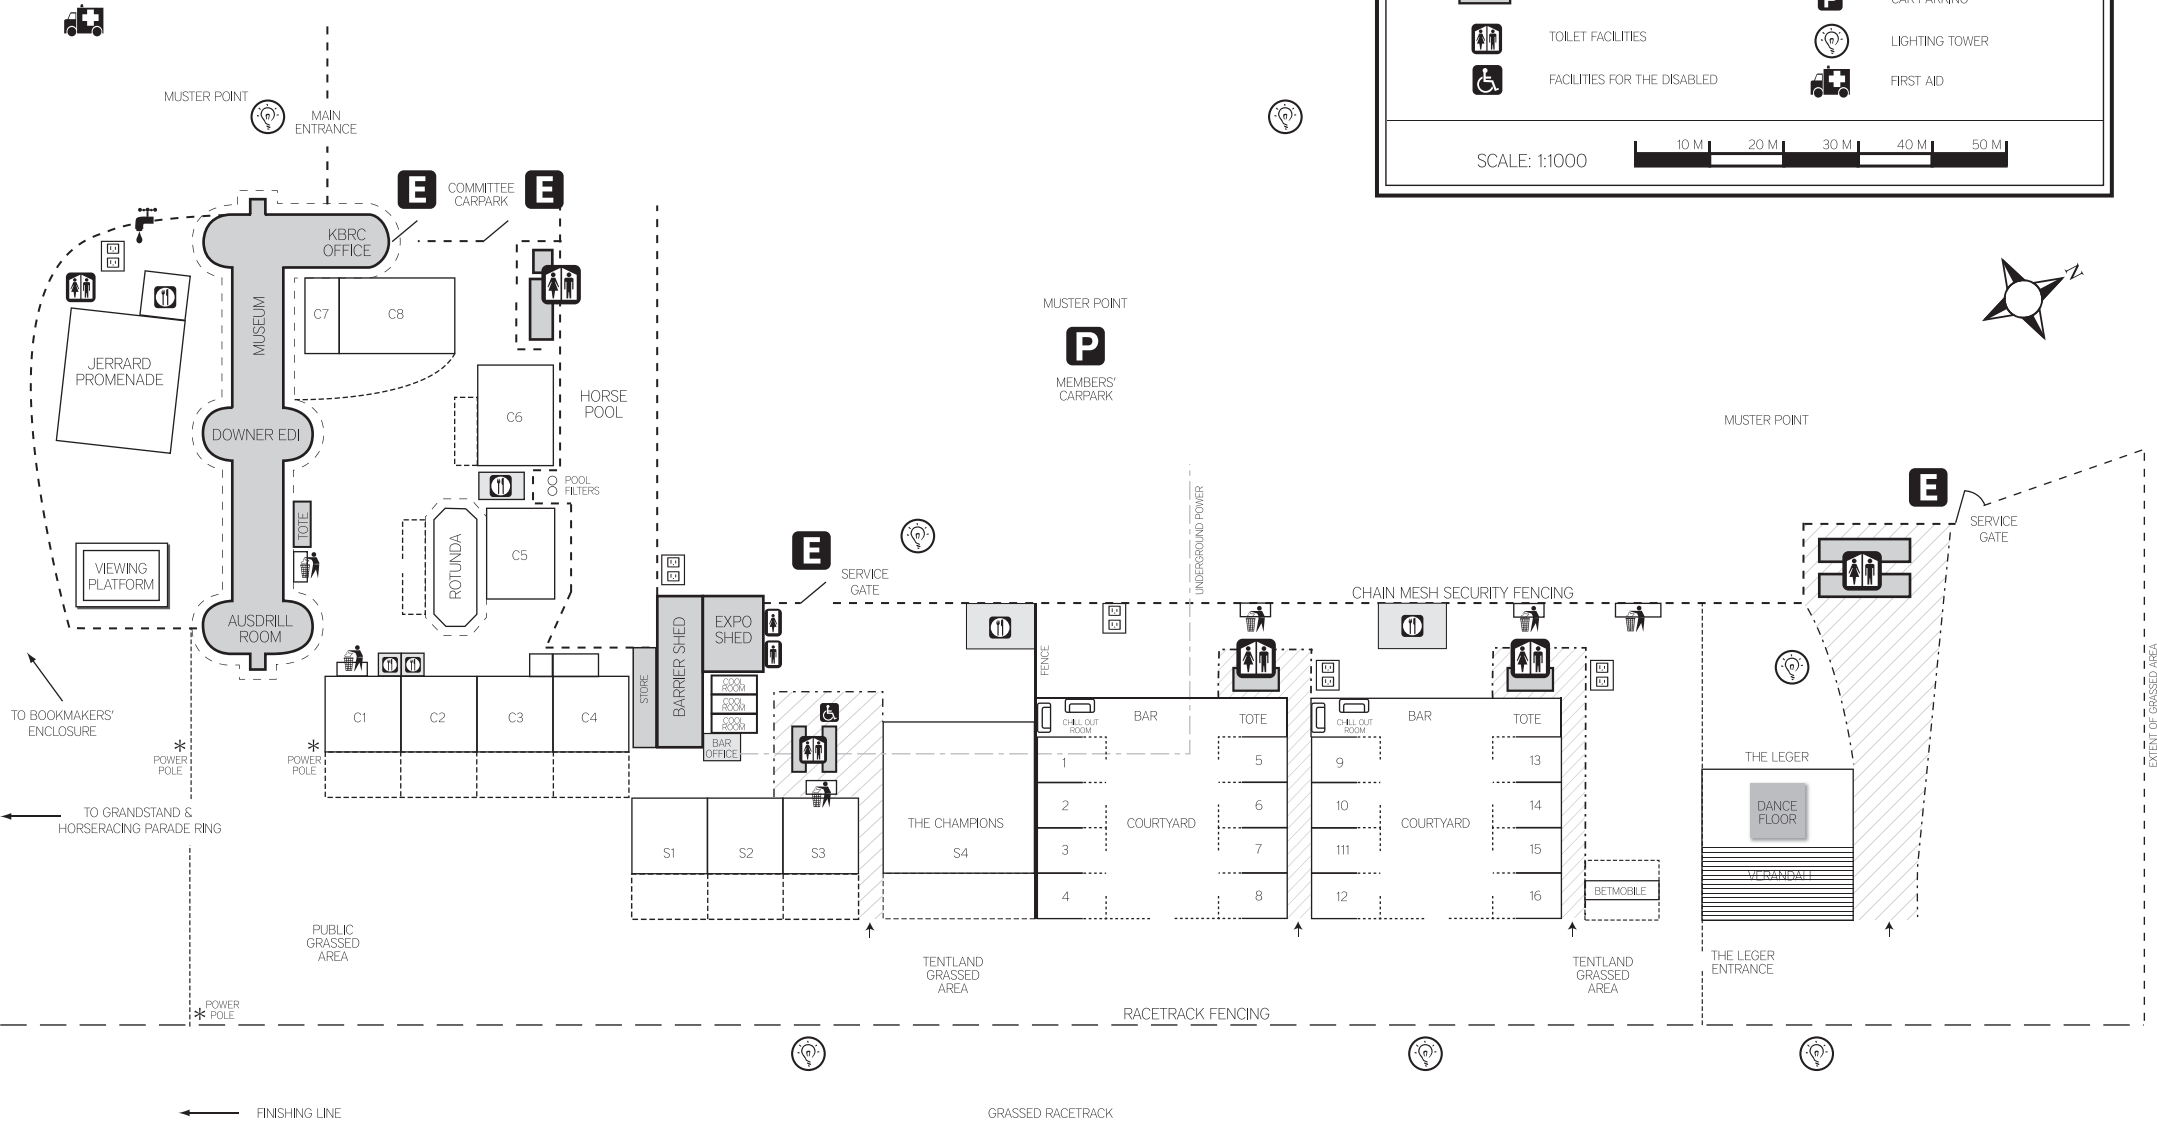

KALGOORLIE CUP TENTLAND PLAN

KALGOORLIE BOULDER RACING CLUB

MELDRUM AVENUE, KALGOORLIE-BOULDER

2011

© HELEN KENNY - DESIGN SENSE

LEGEND

-----	TEMPORARY POOL FENCING		WATER
- - - - -	PERMANENT FENCING		WASTE DISPOSAL
- - - - -	VERANDAH PERIMETER		GENERATORS
— — — —	RACETRACK FENCING		EMERGENCY EXIT
	CATERING FACILITIES		CAR PARKING
	PERMANENT STRUCTURES		LIGHTING TOWER
	TOILET FACILITIES		FIRST AID
	FACILITIES FOR THE DISABLED		

SCALE: 1:1000

← FINISHING LINE

GRASSED RACETRACK